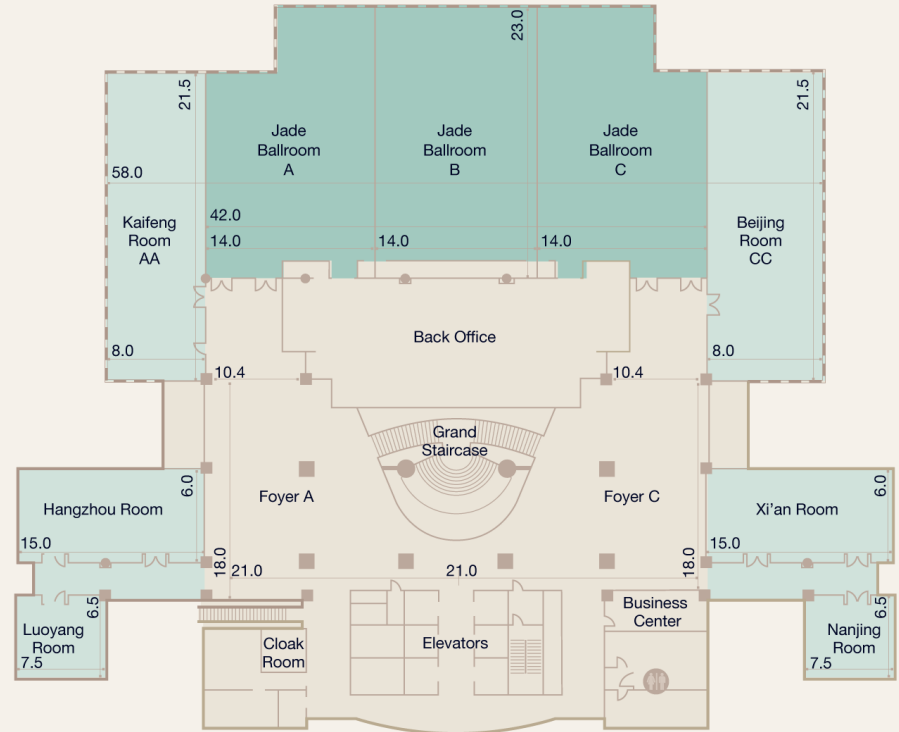

Kempinski

HOTELIERS SINCE 1897

BANQUET AND EVENTS

MEETING AND BANQUET FACILITIES

A variety of function rooms in various setups.

- 10 meeting rooms on two floors
- 1,334 sqm pillar-free Grand Ballroom can be separated into 5 sections (4.5m ceiling height)
- 5 breakout rooms from 49 to 112 sqm
- 8 rooms with natural daylight
- High-speed Wi-Fi
- LED & LCD screens are available
- 450 sqm Ballroom foyer provides flexible space

BANQUET AND EVENTS
GRAND BALLROOM

BANQUET AND EVENTS

GRAND BALLROOM

BANQUET AND EVENTS
OUTDOOR ELEVATOR

BANQUET AND EVENTS

BEIJING ROOM / KAIFENG ROOM

BANQUET AND EVENTS

XIAN/ HANGZHOU
AND
LUOYANG/ NANJING ROOM