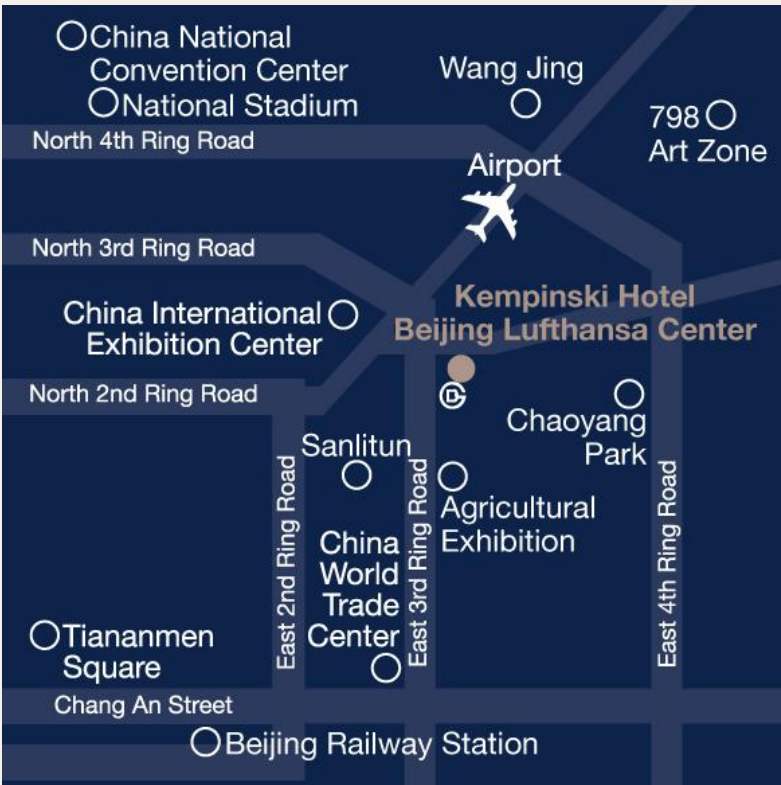

WHY BEIJING?

Beijing, the imperial city that holds over a thousand years of wondrous dynastic history, is also a vibrant financial, economic and diplomatic hub.

Walk the **Great Wall**, tour the ancient palaces, or bike through the "*hutongs*" and experience local life. A rich blend of ancient and modern life can be found just about anywhere.

CITY ATTRACTIONS

2

HOTEL ARRIVAL

Landmark of Style and Luxury

Kempinski

HOTELIERS SINCE 1897

HOTEL LOCATION

- 20 min from Beijing Capital Airport
- 15 min from Main Railway Station
- 25 min from Beijing South Railway Station
- 30 min from Beijing West Railway Station
- 5 min to China International Exhibition Center
- 15 min to City Center
- 2 min to Subway Line 10