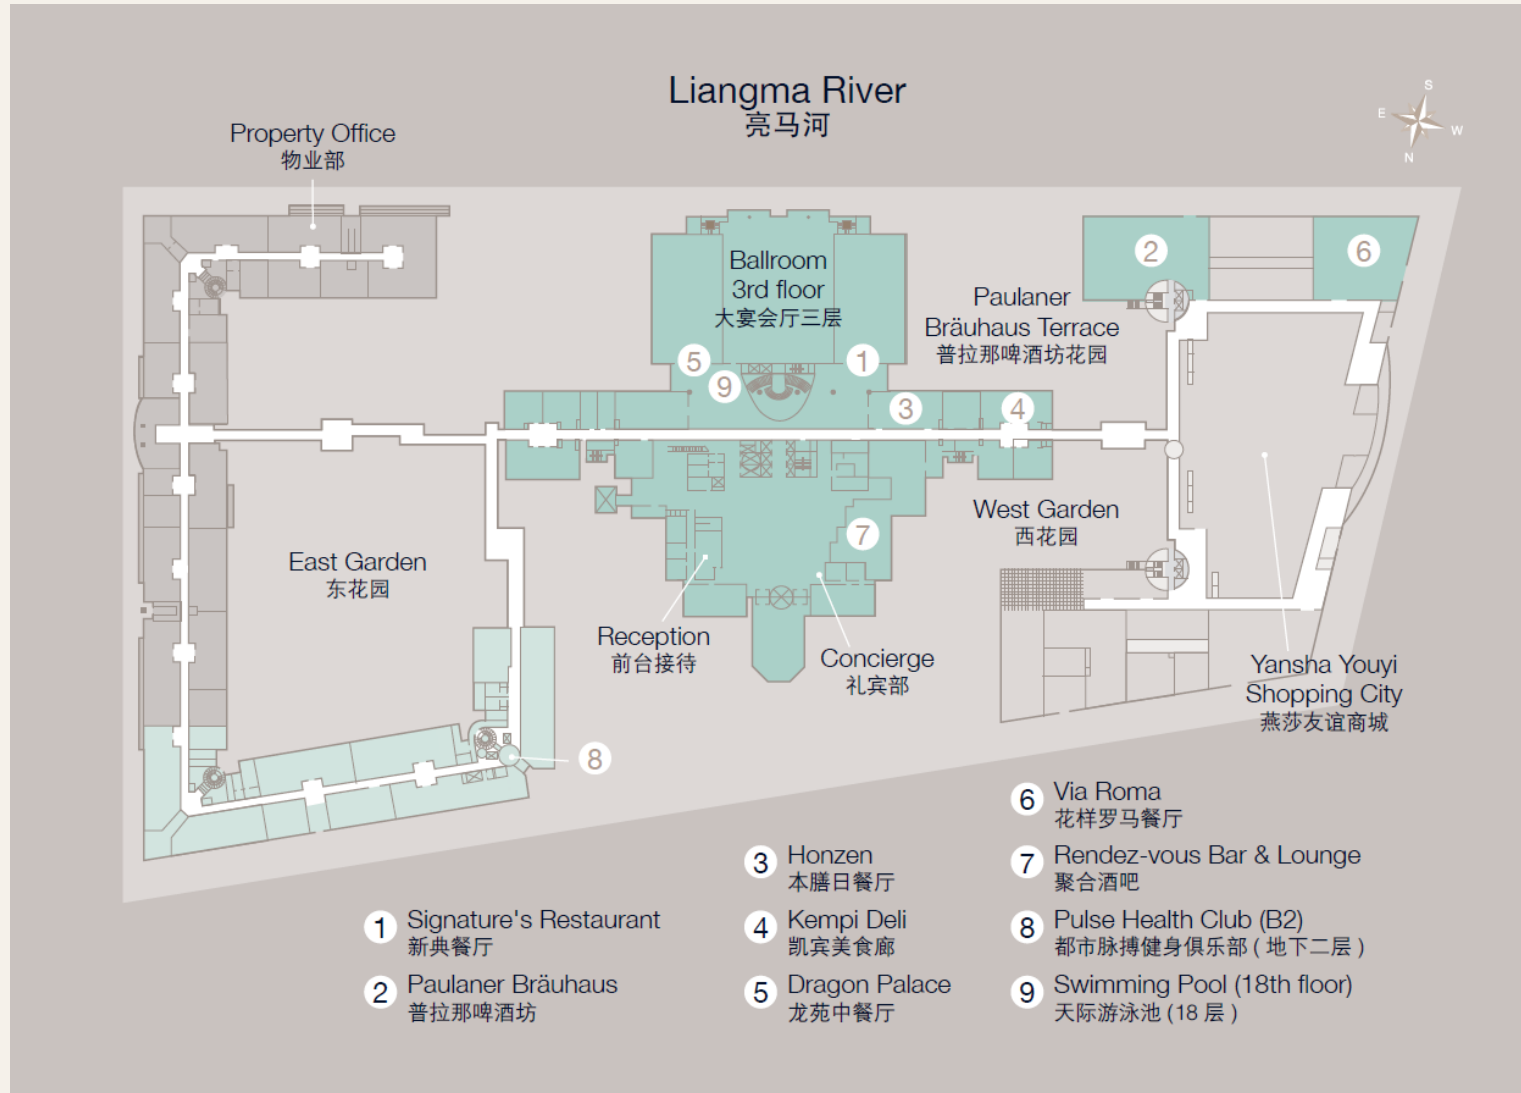

CITY ATTRACTIONS

2

HOTEL ARRIVAL

Landmark of Style and Luxury

Kempinski

HOTELIERS SINCE 1897

HOTEL LOCATION

- 20 min from Beijing Capital Airport
- 15 min from Main Railway Station
- 25 min from Beijing South Railway Station
- 30 min from Beijing West Railway Station
- 5 min to China International Exhibition Center
- 15 min to City Center
- 2 min to Subway Line 10

HOTEL ARRIVAL

REMARKABLE EUROPEAN FLAIR

HOTEL ARRIVAL

PRIVATE GARDEN , URBAN OASIS

HOTEL ARRIVAL

ARRIVE IN STYLE

HOTEL ARRIVAL FLOOR PLAN

3

ACCOMMODATION

All rooms provide superior comfort in a contemporary setting

Kempinski

HOTELIERS SINCE 1897

YOUR ACCOMMODATION

HOTEL LOBBY

480 luxurious guest rooms including:

- 2 Presidential Suites
- 42 Suites
- 102 Executive Rooms
- 98 Grand Deluxe Rooms
- 145 Deluxe Rooms
- 89 Superior Rooms
- 2 Superior Rooms (wheelchair accessible)

ACCOMMODATION

ORIENTAL PRESIDENTIAL SUITE- LIVING ROOM

Executive Lounge
LOUNGE 15

4

FOOD & BEVERAGE

International Dining Experience

7 Culinary Choices

Signature's Restaurant
International All Day Dining
Opening hours:
Monday – Sunday: 06:00 - 22:30